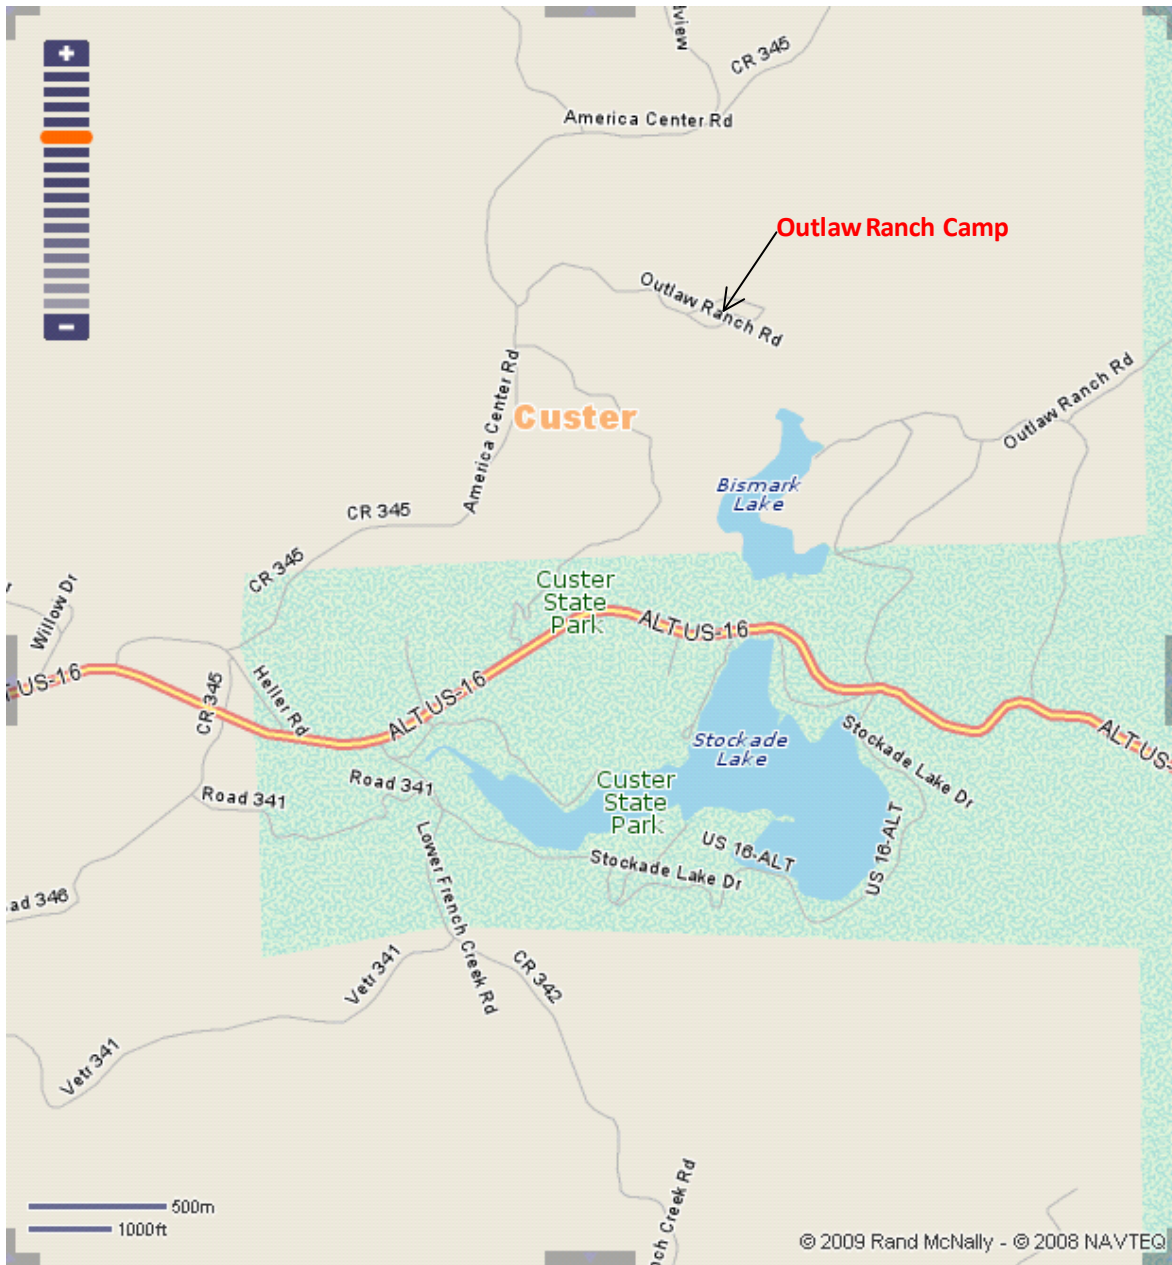

Wednesday, March 02, 2011  
10:17 AM

Rand McNally Driving Directions and Maps  
<http://maps.randmcnally.com/#s=screen&lat=43.769500732421875&lon=-103.60199737548828&zoom=11&loc1=Custer%2C%20SD%2C%20USA&loc2=&loc3=&loc4=&loc5=&loc6=&loc7=&loc8=&loc9=&loc10=>  
Screen clipping taken: 3/2/2011, 10:18 AM

Wednesday, March 02, 2011  
10:30 AM

Rand McNally Driving Directions and Maps  
<http://maps.randmcnally.com/#s=screen&lat=45.32939910888672&lon=-97.30480194091797&zoom=11&loc1=Waubav%2C%20SD%2C%20USA&loc2=&loc3=&loc4=&loc5=&loc6=&loc7=&loc8=&loc9=&loc10=>  
Screen clipping taken: 3/2/2011, 10:31 AM