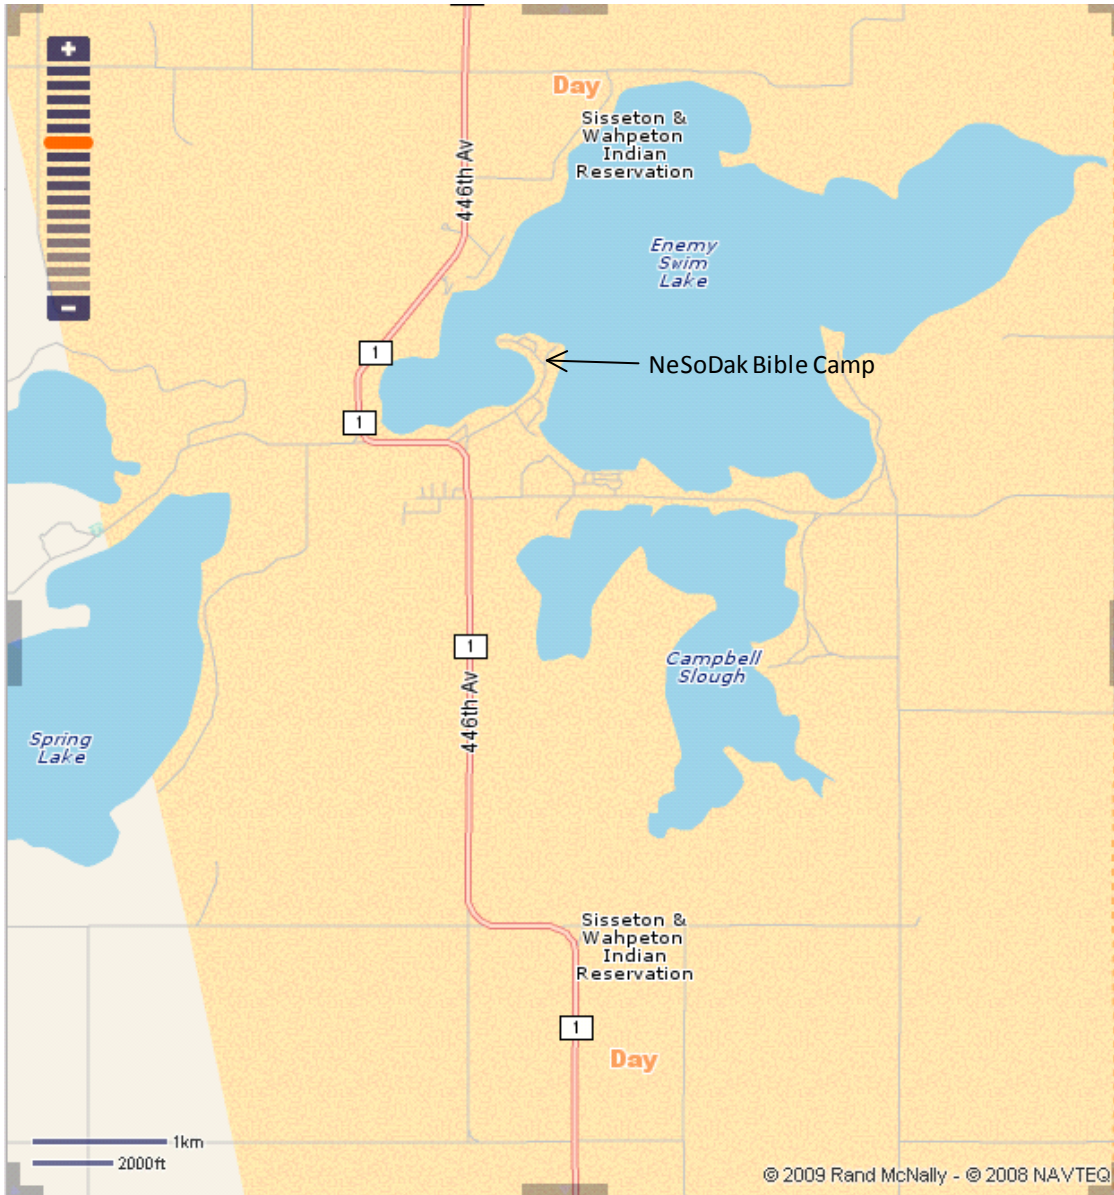

Wednesday, March 02, 2011  
10:17 AM

Rand McNally Driving Directions and Maps  
<http://maps.randmcnally.com/#s=screen&lat=43.769500732421875&lon=-103.60199737548828&zoom=11&loc1=Custer%2C%20SD%2C%20USA&loc2=&loc3=&loc4=&loc5=&loc6=&loc7=&loc8=&loc9=&loc10=>  
Screen clipping taken: 3/2/2011, 10:18 AM

Wednesday, March 02, 2011  
10:30 AM

Rand McNally Driving Directions and Maps  
<http://maps.randmcnally.com/#s=screen&lat=45.32939910888672&lon=-97.30480194091797&zoom=11&loc1=Waubav%2C%20SD%2C%20USA&loc2=&loc3=&loc4=&loc5=&loc6=&loc7=&loc8=&loc9=&loc10=>  
Screen clipping taken: 3/2/2011, 10:31 AM